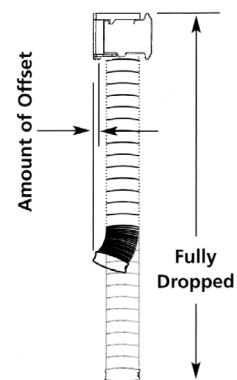

MOUNTING REQUIREMENTS

	Inside (IB) Mount		Outside (OB) Mount
	Minimum Required Depth	Minimum Required Depth Flush Mount	Minimum Required Mounting Surface
Value/Basic 1"	7/8"	1-1/4"	5/8"
Deluxe 1"	7/8"	1-3/4"	5/8"
Macro 2"	1-1/8"	3-3/8"	1-3/4"

Center Support Brackets – All Blinds	
Width	# of Brackets
48" - 84"	1
84-1/8" - 120"	2

LADDER PLACEMENT

The following charts show the number of ladders based on blind width.

1" Blinds	
Finished Width	# of Ladders
Up to 36"	2
36-1/8" to 60"	3
60-1/8" to 84"	4
84-1/8" to 108"	5
108-1/8" to 120"	6

2" Blinds	
Finished Width	# of Ladders
Up to 46-1/2"	2
46-5/8" to 80-1/2"	3
80-5/8" to 114-1/2"	4
114-5/8" to 120"	5

DELUXE 1" BLIND OFFSET STACKING

Length of Offset	Amount of Offset
12"	1/4"
24"	7/16"
36"	9/16"
48"	11/16"
60"	3/4"
72"	13/16"
84"	13/16"
96"	7/8"
108"	7/8"
120"	7/8"